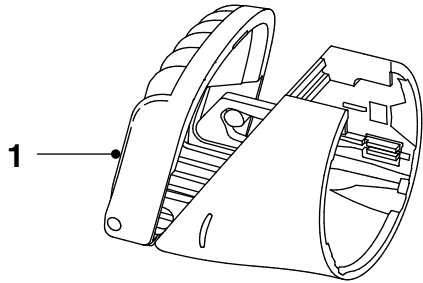

Pos	Service code	Description
1	4203 035 52000	Comb
2	4203 035 76420	Cutter Assy
3	4222 036 02770	Cleaning Brush
4	See optional	Power plug