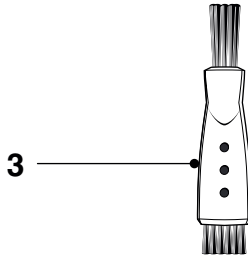

Pos	Service code	Description
1	4203 035 52000	Comb
2	4203 035 76420	Cutter Assy
3	4222 036 02770	Cleaning Brush
4	See optional	Power plug