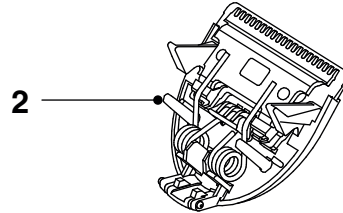

Pos	Service code	Description
1	4203 035 52000	Comb
2	4203 035 76420	Cutter Assy
3	4222 036 02770	Cleaning Brush
4	See optional	Power plug