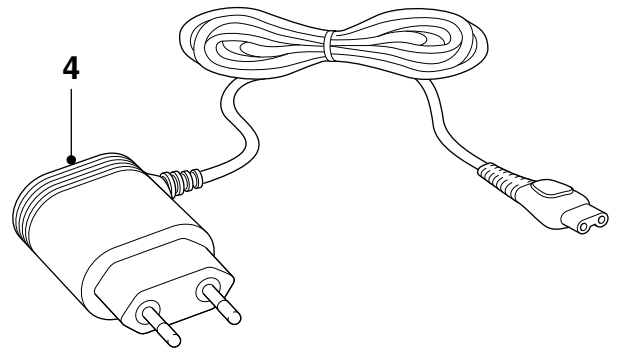

Pos	Service code	Description
1	4203 035 52000	Comb
2	4203 035 76420	Cutter Assy
3	4222 036 02770	Cleaning Brush
4	See optional	Power plug