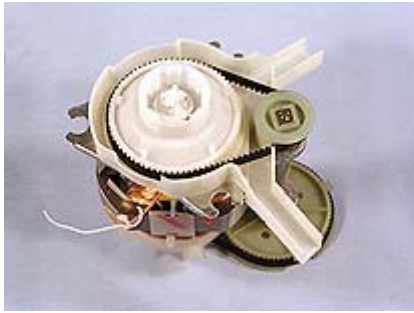

KW707622 - CITRUS JUICER

KW707634 - REAMER HEAD

CONTROL KNOB ASSEMBLY

- KW707579 - LIGHT GREY
- KW707842 - WHITE
- KW707892 - BRUSHED METALLIC

KW662456 - FOOT (PACK 4)

KW663773 - INTERLOCK ASSEMBLY

KW662470 - DRIVE COUPLING

KW680202 - SMALL PULLEY AND NUT

SPEED CONTROL

KW686907 - VARIABLE  
KW707878 - 2 SPEED

KW699368 - VARIABLE SPEED PCB

KW707880 - 2 SPEED PCB

KW707593 - MOTOR ASSEMBLY COMPLETE - WITH DRIP TRAY

KW663747 - MOTOR MOUNTING BUSH (PACK 3)