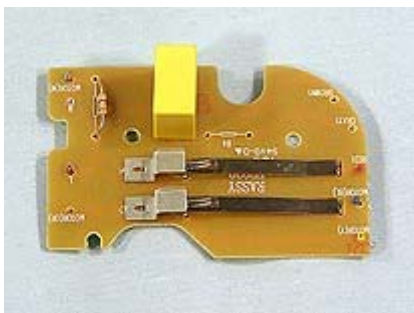

KW707622 - CITRUS JUICER

KW707634 - REAMER HEAD

CONTROL KNOB ASSEMBLY

- KW707579 - LIGHT GREY
- KW707842 - WHITE
- KW707892 - BRUSHED METALLIC

KW662456 - FOOT (PACK 4)

KW663773 - INTERLOCK ASSEMBLY

KW662470 - DRIVE COUPLING

KW680202 - SMALL PULLEY AND NUT

SPEED CONTROL

KW686907 - VARIABLE  
KW707878 - 2 SPEED

KW699368 - VARIABLE SPEED PCB

KW707880 - 2 SPEED PCB

KW707593 - MOTOR ASSEMBLY COMPLETE - WITH DRIP TRAY

KW663747 - MOTOR MOUNTING BUSH (PACK 3)