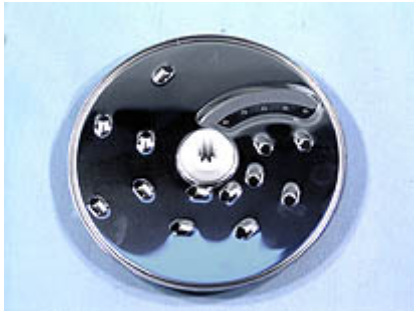

KW684387 - KNIFE BLADE COVERS

KW669923 - DRIVE SHAFT - DOUBLE-SPLINED

KW663890 - FINE CHIPPER PLATE (JULIENNE)

KW666531 - RASPING PLATE

KW698601 - THIN SLICER/SHREDDER PLATE

KW698613 - THICK SLICER/SHREDDER PLATE