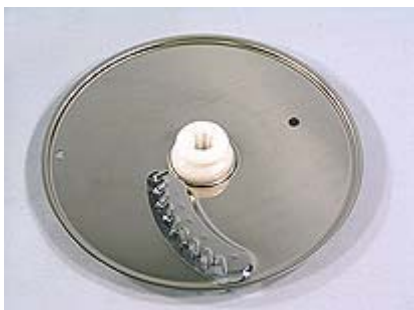

KW659631 - DRIVE COUPLING - LIQUIDISER

KW707608 - MAIN BOWL

KW707610 - BOWL LID

KW652293 - TWIN PUSHERS

KW669959 - TWIN GEARED WHISK

KW665240 - METAL WHISKS (PAIR)

KW664882 - DOUGH TOOL

KW664909 - KNIFE BLADE

KW684387 - KNIFE BLADE COVERS

KW669923 - DRIVE SHAFT - DOUBLE-SPLINED

KW663890 - FINE CHIPPER PLATE (JULIENNE)

KW666531 - RASPING PLATE

KW698601 - THIN SLICER/SHREDDER PLATE

KW698613 - THICK SLICER/SHREDDER PLATE