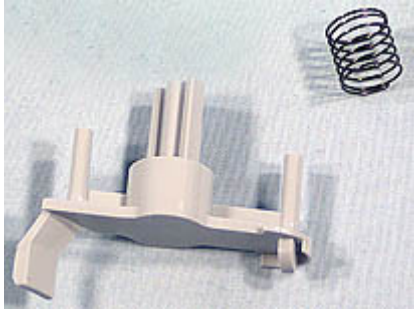

KW707622 - CITRUS JUICER

KW707634 - REAMER HEAD

CONTROL KNOB ASSEMBLY

- KW707579 - LIGHT GREY
- KW707842 - WHITE
- KW707892 - BRUSHED METALLIC

KW662456 - FOOT (PACK 4)

KW663773 - INTERLOCK ASSEMBLY

KW662470 - DRIVE COUPLING

KW680202 - SMALL PULLEY AND NUT

SPEED CONTROL

KW686907 - VARIABLE  
KW707878 - 2 SPEED

KW699368 - VARIABLE SPEED PCB

KW707880 - 2 SPEED PCB

KW707593 - MOTOR ASSEMBLY COMPLETE - WITH DRIP TRAY

KW663747 - MOTOR MOUNTING BUSH (PACK 3)