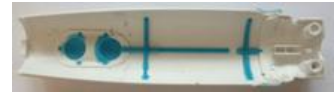

1

2

3

4

5

6

7

8

9

10

Pos	Service Code	Description	Remark
1	9965 100 57474	SCREW COVER (REAR HOUSING)	
2	9965 100 57483	SCREW COVER (FRONT HOUSING)	
3	9965 100 57487	FRONT HOUSING	
4	9965 100 57475	MOTOR	
5	9965 100 57477	KNOB HOLDER	
6	9965 100 57468	PCBA	
7	9965 100 57469	CLICK GO SPRING	
8	9965 100 57489	POWER CORD	
	9965 100 57488	POWER CORD AUS	FOR AUSTRALIA
	9965 100 57472	POWER CORD UK	FOR UK
9	9965 100 57484	REAR HOUSING	
10	9965 100 57485	EJECTOR KNOB	