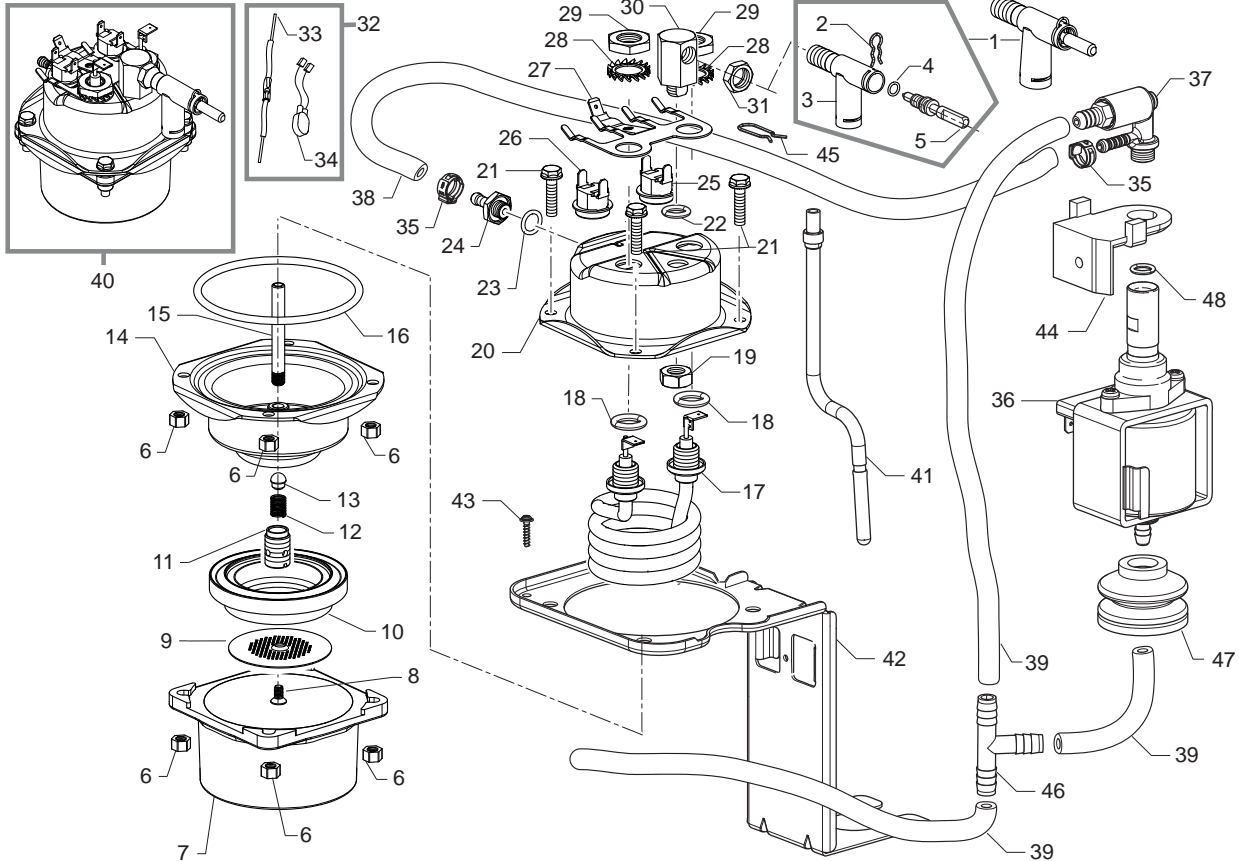

PHILIPS

Saeco

HD8323/01-02-05-07-08-09-42

HD8325/01-05-07-08-09-42

HD8327/01-02-09

Cod. 10003615-3616- 3617-3618 - 3619-3630-3813- 3815

Cod. 10003902- 3903-3904-3905-3906-4013-4014-4047

POS	CODE	DESCRIPTION	NOTE	POS	CODE	DESCRIPTION	NOTE
01	17000512	L-F/BRASS V2 STEAM FAUCET ABC ASSY.		47	GG0085	BLACK ULKA PUMP SUPPORT	
02	9011.144	SS FORK FOR TUBE D.4		48	140321961	OR 2031 IN TERMOIL	
03	11025139	L-F/BRASS STEAM FAUCET FOR SS BOILER ABC					
04	WGADM0041/031	OR 2018 IN VITON 70SH					
05	11024775	L-F/BRASS FAUCET SHAFT SS.BOILER NEWGEN					
06	123160502	NUT M5 HIGH UNI 5587-68 GALVANIZED					
07	17000384	POLISHED FILTERHOLDLOCKING RING ABC ASSY					
08	129854021	TSP SCREW M4X8 UNI 7688 SS					
09	123741421	PERCOLATOR DE =48,8 SS BOILER JACOBS					
10	145841500	FILTERHOLD SEAL					
11	11023968	SS VALVE HOLD SCREW SS BOILER					
12	126761518	SPRING FOR BOILER VALVE					
13	149450588	65SH SILICONE BOILER SEALING VALVE					
14	17000436	SS.LOWER BOILER CASING+SS HUB					
15	11023931	SS INTERNAL TUBE FOR SS BOILER					
16	140322962	OR 176 IN SILICONE					
17	11024000	HEAT ELEMENT+ SS TERMINAL 230V-900W					
18	NM01.021	SILICONE OR 2050					
19	11023888	SS NUT 1/8 GAS H=6 CH=14					
20	17000501	SS M8 UPPER BOILER CASING W/BACKET					
21	129680802	GALVANIZ.SCREW WITH WASHER TE M5X20					
22	140323062	OR 2043 IN SILICONE					
23	140322162	OR 2037 IN SILICONE					
24	17000444	SS THREAD STRAIGHT FIT.FOR SS.BOILER ABC					
25	189422000	THERMOSTAT 95° 1NT-01L-0036					
26	189425100	THERMOSTAT 127° 1NT-01L-0499					
27	17000988	SS BOILER 2THERM.FIXING SPRING					
28	128311204	BURN.WASHER UNI 8842 A12					
29	123452000	BRASS NUT M 12 X1,25 H= 4,5					
30	17000511	SS THREAD CONNECTOR FAUCET/SS.BOILER ABC					
31	123390420	BRASS NUT 1/8 GAS H=4.5 CH=13					
32	11026888	WIRING ABC ASSY.					
33	11000110	HARNESS ARMONIA EASY ASSY.					
34	289200100	THERMAL. PROTECT.120°C CABL.121/121					
35	12000892	OETIKER CLAMP D=9,5 16700004					
36	12000833	DEFOND PUMP P-50 A2P GW	230V 50HZ				
	12000182	ULKA PUMP EP5/S GW 220V-60HZ	220V-60HZ				
37	11010166	PLAST-TEA/BR.SAFETY VALVE 16-18 BAR ASSY					
38	16000380	5X8,9 SILICONE TUBE IN ROLL					
39	149361400	TRANSP.SILICONE TUBE 5X9 65SH IN ROLL					
40	20006980	KIT SS BOILER ABC ASSY.	230V				
41	11024852	SS STEAM TUBE ABC ASSY.					
42	11025700	STEEL BOILER AND POMP SUPPORT ABC					
43	12000450	SCREW TCBR TORX 10 3,5X12 PLAST.ZN-N					
44	149205850	BLACK PUMP SUPPORT TYPE ULKA					
45	126764018	SPRING D=1STEAM TUBE HOLDER JUNIOR					
46	11007493	T CONNECTOR FOR BOILER P604