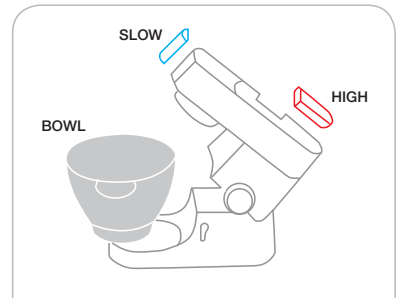

AT511
Folding Tool

CHEF SENSE XL

KAB957PL
Frozen Dessert
Maker

KAB930PL
Colander & Sieve

AT502
Creaming Beater

AT512
Folding Tool

CHEF SENSE/SENSE XL

CHEF/MAJOR TITANIUM