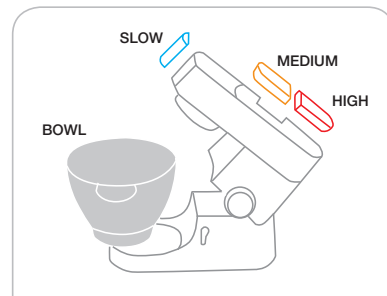

AT930A
Colander & Sieve

AT445
Potato Peeler

AT502
Creaming
Beater

AT512
Folding Tool

CHEF/MAJOR TITANIUM

COOKING CHEF

SLOW SPEED

AT950A
Food Mincer