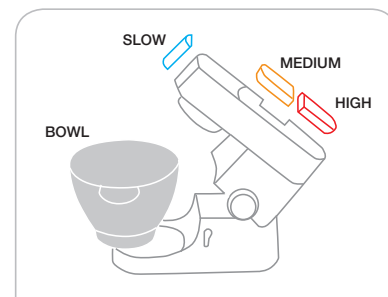

COOKING CHEF

SLOW SPEED

HIGH SPEED

MEDIUM SPEED

BOWL

COOKING CHEF